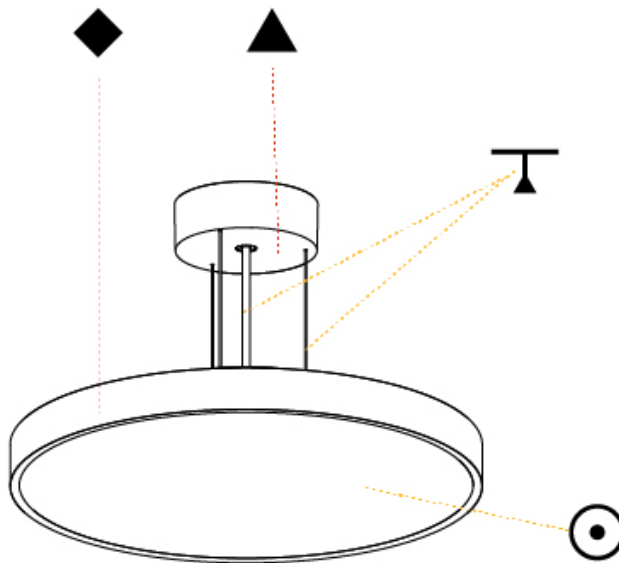

A300003-

PROJECT
TYPE
SPECIFIER
QUANTITY
DATE

A