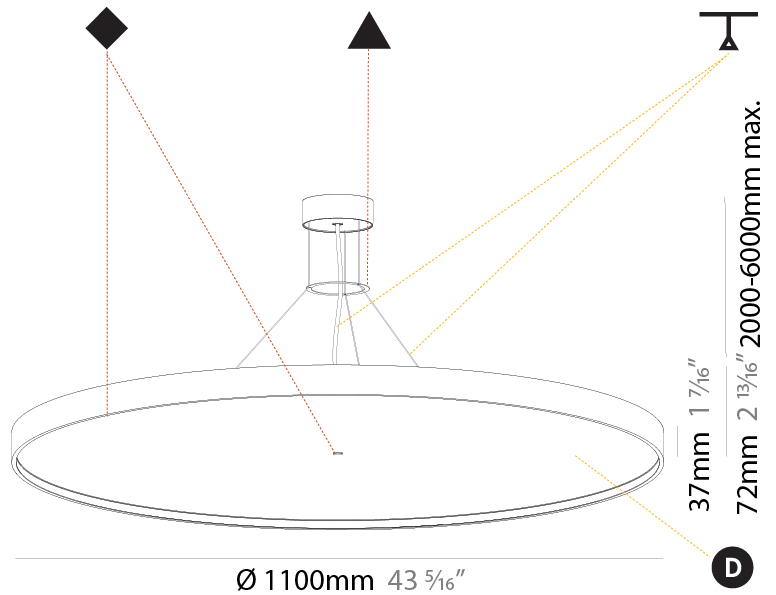

GENERAL

Series: Sign Diva
Subseries: Sign Diva
Partner: Prolicht
Division: Architectural
Installation: Suspension
Product Type: Pendant
Mounting Location: Ceiling
Light Distribution: Direct / Indirect

PHYSICAL

Shape: Round
Diameter (mm): 1100
Diameter (in): 43 ⁵/₁₆"
Height (mm): 72
Height (in): 2 ¹³/₁₆"
Weight (kg): 20.78
Weight (lbs): 45.81
Diffuser: PMMA - Opal / Micro-Prism / Sparkling Secret / Vintage Industrial
Fixture Finish: SSR / BKV / CWI / CRY / HAB / UFT / ITA / RUA / FTG / MYG / LOD / PUS / FRO / FUP / KIA / POP / BLS / SPG / MEY / GOH / CHC / COM / ABZ / JAG / OBR / MOS / ROR
Fixture Material: PMMA / Extruded Aluminum / Steel
Cable Details: 2000mm/78 3/4" or 6000mm/236 1/4" Transparent Cable

ELECTRICAL

Lamp Type: LED (Zhaga Standard)
Input Wattage (W): 169.4 / 28.6
Total Output Wattage (W): 135 / 24
Dimming: Tri-Mode (Non-Dimming and Phase Dimming (120Vac only) and 0-10V Dimming)
Driver Included: Yes
Driver Location: Integrated
Driver Type: Constant Current - Universal
Driver Class: Class 2
Input Voltage (V): 120 - 277
Constant Current (MA): 600 / 350

LED

Color Temperature (*K): 2700 / 3000 / 3500 / 4000
Max. Delivered Lumen (lm): 20030 / 20610 / 21050 / 21480
CRI: >90 CRI
Lamp Life (hrs): 50000

OPTICAL

RATINGS AND CERTIFICATIONS

Certified By: Certified for North American Standards
IP rating: IP20