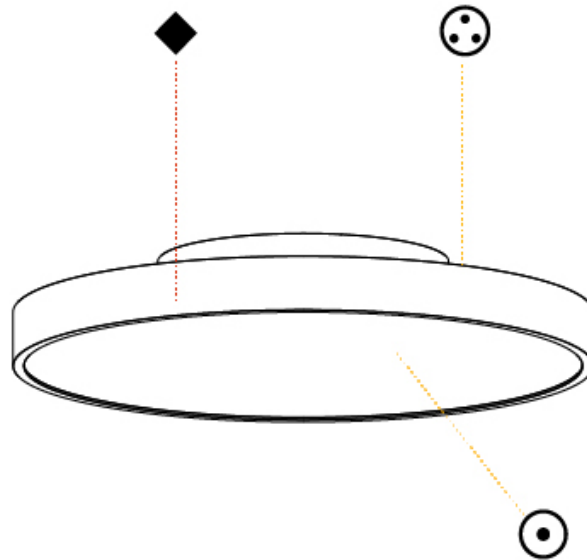

SIGN DIVA SURFACE

A3D086-

PROJECT

TYPE

SPECIFIER

QUANTITY

DATE

A