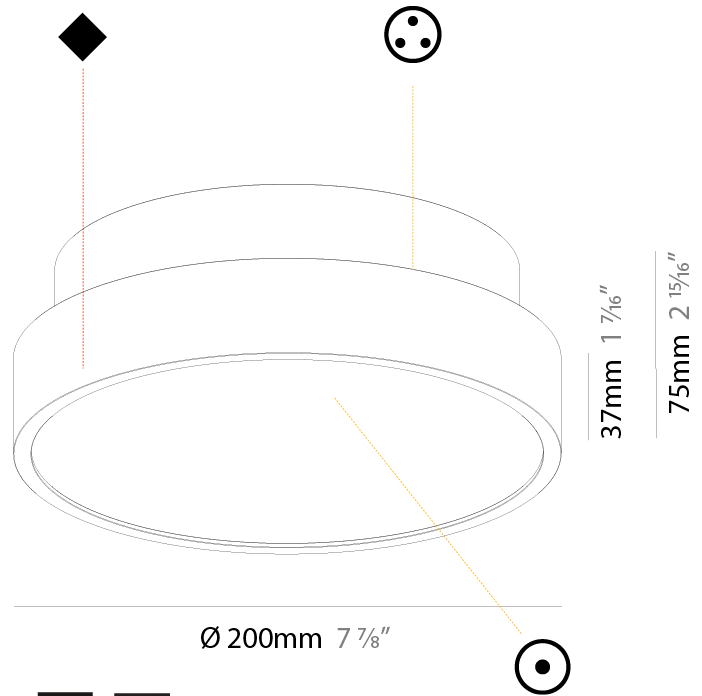

GENERAL

Series: Sign Diva
Subseries: Sign Diva
Partner: Prolicht
Division: Architectural
Installation: Surface
Product Type: Ceiling Surface
Mounting Location: Ceiling
Light Distribution: Direct / Indirect

PHYSICAL

Shape: Round
Diameter (mm): 200
Diameter (in): 7 7/8
Height (mm): 75
Height (in): 2 15/16
Weight (kg): 1.12
Weight (lbs): 2.469

Diffuser: Direct - PMMA - Opal/Micro-Prism/Sparkling Secret/Vintage Industrial with Shine Ring / Indirect - White/Yellow/Orange/Red/Blue/Green

Fixture Finish: SSR / BKV / CWI / CRY / HAB / UFT / ITA / RUA / FTG / MYG / LOD / PUS / FRO / FUP / KIA / POP / BLS / SPG / MEY / GOH / CHC / COM / ABZ / JAG / OBR / MOS / ROR

Fixture Material: PMMA / Extruded Aluminum / Steel

ELECTRICAL

Lamp Type: LED (Zhaga Standard)
Input Wattage (W): 12.1
Total Output Wattage (W): 11
Dimming: Tri-Mode (Non-Dimming and Phase Dimming (120Vac only) and 0-10V Dimming)
Driver Included: Yes
Driver Location: Integrated
Driver Type: Constant Current - Universal
Driver Class: Class 2
Input Voltage (V): 120 - 277
Constant Current (MA): 350

LED

Color Temperature (°K): 3000 / 3500 / 4000
Max. Delivered Lumen (lm): 1100 / 1117 / 1140
CRI: >90 CRI
Lamp Life (hrs): 50000

OPTICAL

RATINGS AND CERTIFICATIONS

Certified By: Certified for North American Standards
IP rating: IP20

PROJECT
TYPE
SPECIFIER
QUANTITY
DATE