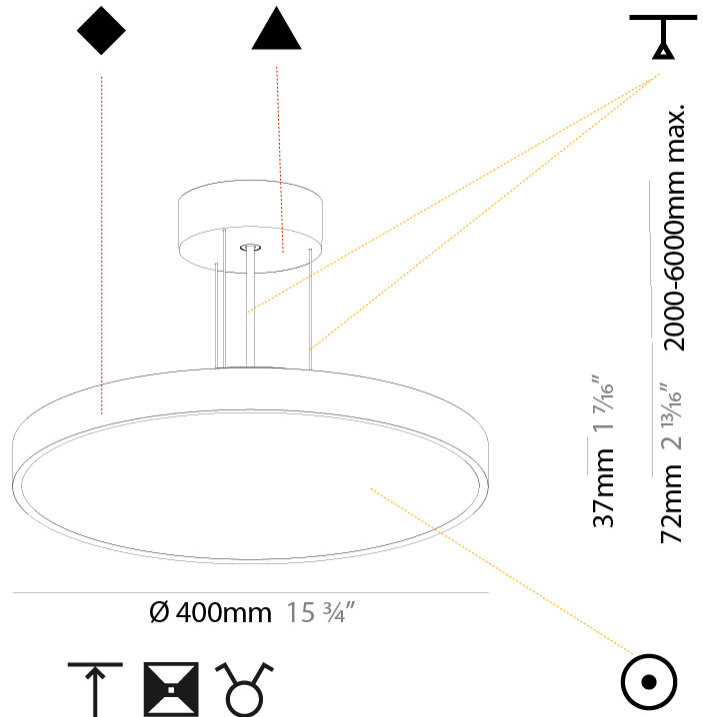

GENERAL

Series: Sign Diva
Subseries: Sign Diva
Partner: Prolicht
Division: Architectural
Installation: Suspension
Product Type: Pendant
Mounting Location: Ceiling
Light Distribution: Direct / Indirect

PHYSICAL

Shape: Round
Diameter (mm): 400
Diameter (in): 15 3/4
Height (mm): 72
Height (in): 2 13/16
Max. Overall Height (mm): 2072
Max. Overall Height (in): 81 3/16
Weight (kg): 3.398
Weight (lbs): 7.49
Diffuser: PMMA - Opal / Micro-Prism / Sparkling Secret / Vintage Industrial with Shine Ring
Fixture Finish: SSR / BKV / CWI / CRY / HAB / UFT / ITA / RUA / FTG / MYG / LOD / PUS / FRO / FUP / KIA / POP / BLS / SPG / MEY / GOH / CHC / COM / ABZ / JAG / OBR / MOS / ROR
Fixture Material: PMMA / Extruded Aluminum / Steel
Cable Details: 2000mm or 6000mm Transparent Cable

ELECTRICAL

Lamp Type: LED (Zhaga Standard)
Input Wattage (W): 34.1
Total Output Wattage (W): 16 / 12
Dimming: Tri-Mode (Non-Dimming and Phase Dimming (120Vac only) and 0-10V Dimming)
Driver Included: Yes
Driver Location: Integrated
Driver Type: Constant Current - Universal
Driver Class: Class 2
Input Voltage (V): 120 - 277
Constant Current (MA): 500

LED

Color Temperature (°K): 2700 / 3000 / 3500 / 4000
Max. Delivered Lumen (lm): 2676 / 2651 / 2681 / 2736
CRI: >90 CRI
Lamp Life (hrs): 50000

OPTICAL

RATINGS AND CERTIFICATIONS

Certified By: Certified for North American Standards
IP rating: IP20

A