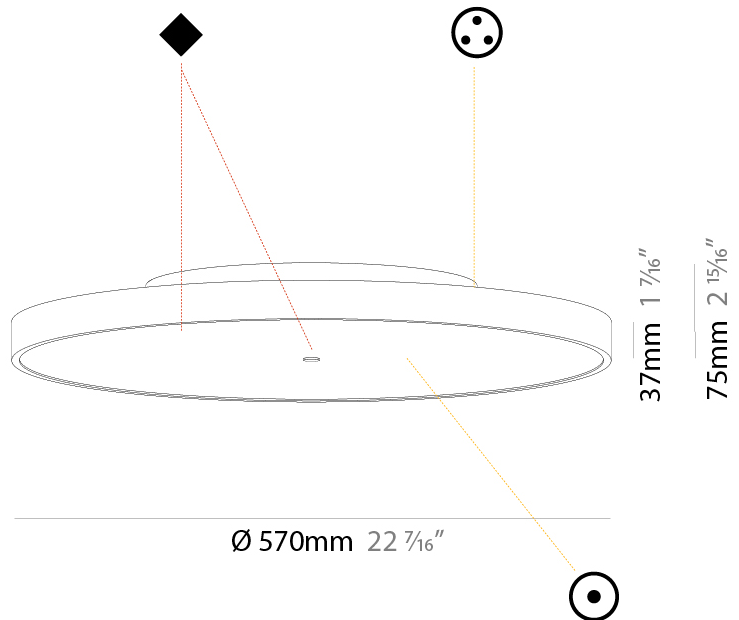

GENERAL

Series: Sign Diva
Subseries: Sign Diva
Partner: Prolicht
Division: Architectural
Installation: Surface
Product Type: Ceiling Surface
Mounting Location: Ceiling
Light Distribution: Direct / Indirect

PHYSICAL

Shape: Round
Diameter (mm): 570
Diameter (in): 22 ⁷/₁₆
Height (mm): 75
Height (in): 2 ¹⁵/₁₆
Weight (kg): 7.066
Weight (lbs): 15.578

Diffuser: Direct - PMMA - Opal/Micro-Prism/Sparkling Secret/Vintage Industrial with Shine Ring / Indirect - White/Yellow/Orange/Red/Blue/Green

Fixture Finish: SSR / BKV / CWI / CRY / HAB / UFT / ITA / RUA / FTG / MYG / LOD / PUS / FRO / FUP / KIA / POP / BLS / SPG / MEY / GOH / CHC / COM / ABZ / JAG / OBR / MOS / ROR

Fixture Material: PMMA / Extruded Aluminum / Steel

ELECTRICAL

Lamp Type: LED (Zhaga Standard)
Input Wattage (W): 58.3
Total Output Wattage (W): 53
Dimming: Tri-Mode (Non-Dimming and Phase Dimming (120Vac only) and 0-10V Dimming)
Driver Included: Yes
Driver Location: Integrated
Driver Type: Constant Current - Universal
Driver Class: Class 2
Input Voltage (V): 120 - 277
Constant Current (MA): 350

LED

Color Temperature (*K): 3000 / 3500 / 4000
Max. Delivered Lumen (lm): 6170 / 6292 / 6420
CRI: >90 CRI
Lamp Life (hrs): 50000

OPTICAL

RATINGS AND CERTIFICATIONS

Certified By: Certified for North American Standards
IP rating: IP20