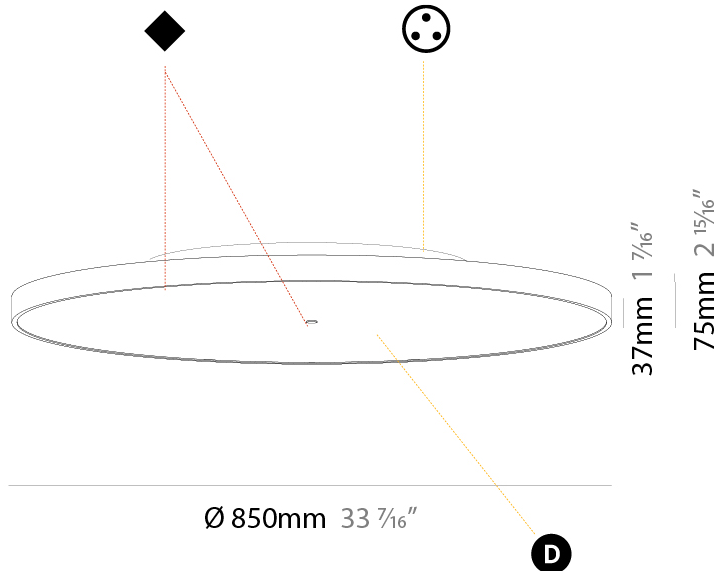

GENERAL

Series: Sign Diva
Subseries: Sign Diva
Partner: Prolicht
Division: Architectural
Installation: Surface
Product Type: Ceiling Surface
Mounting Location: Ceiling
Light Distribution: Direct / Indirect

PHYSICAL

Shape: Round
Diameter (mm): 850
Diameter (in): 33 7/16
Height (mm): 75
Height (in): 2 15/16
Weight (kg): 12.906
Weight (lbs): 28.453
Diffuser: Direct - PMMA - Opal/Micro-Prism/Sparkling Secret/Vintage Industrial with Shine Ring / Indirect - White/Yellow/Orange/Red/Blue/Green
Fixture Finish: SSR / BKV / CWI / CRY / HAB / UFT / ITA / RUA / FTG / MYG / LOD / PUS / FRO / FUP / KIA / POP / BLS / SPG / MEY / GOH / CHC / COM / ABZ / JAG / OBR / MOS / ROR
Fixture Material: PMMA / Extruded Aluminum / Steel

ELECTRICAL

Lamp Type: LED (Zhaga Standard)
Input Wattage (W): 96.8
Total Output Wattage (W): 76.8
Dimming: Tri-Mode (Non-Dimming and Phase Dimming (120Vac only) and 0-10V Dimming)
Driver Included: Yes
Driver Location: Integrated
Driver Type: Constant Current - Universal
Driver Class: Class 2
Input Voltage (V): 120 - 277
Constant Current (MA): 600

LED

Color Temperature (*K): 3000 / 3500 / 4000
Max. Delivered Lumen (lm): 11160 / 11388 / 11620
CRI: >90 CRI
Lamp Life (hrs): 50000

OPTICAL

RATINGS AND CERTIFICATIONS

Certified By: Certified for North American Standards
IP rating: IP20